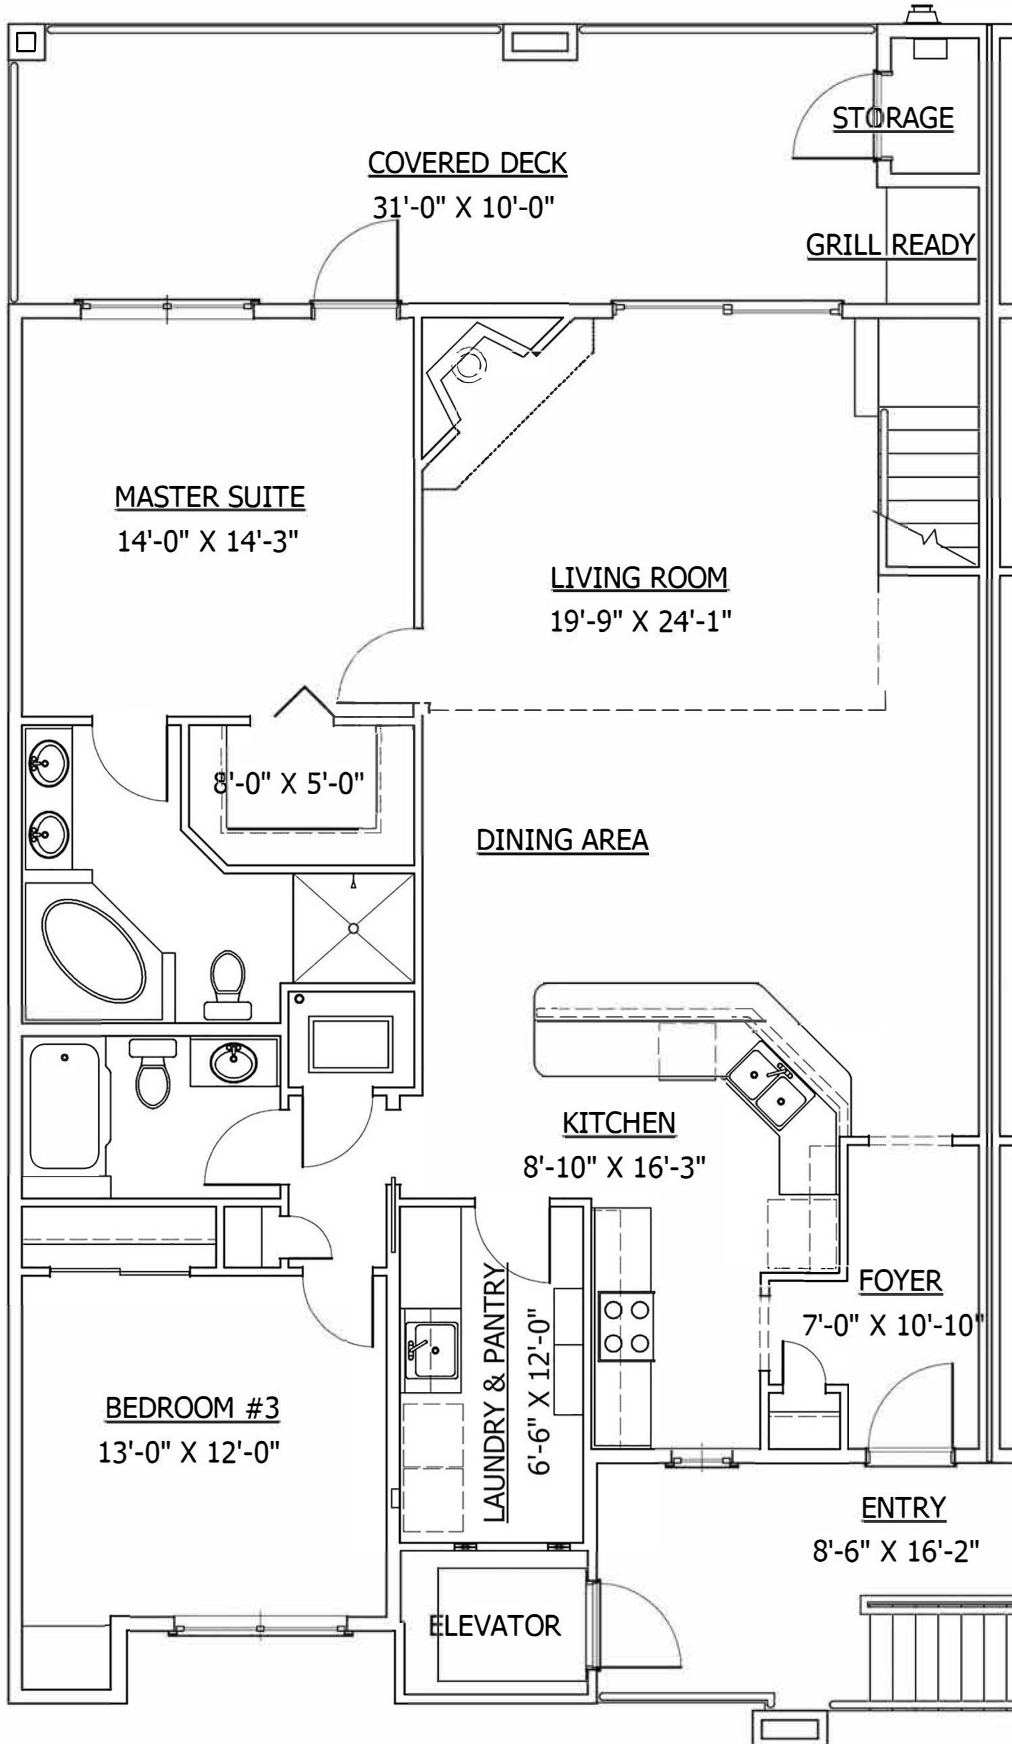

The Beech Top

TWO STORY
2243 SQUARE FEET
3 BEDROOM / 3 BATH

Starting at \$536,000.00

Note: \$5,500 Outdoor Grill
is a Standard Feature

The Beech Top

TWO STORY
2243 SQUARE FEET
3 BEDROOM / 3 BATH

2nd Floor