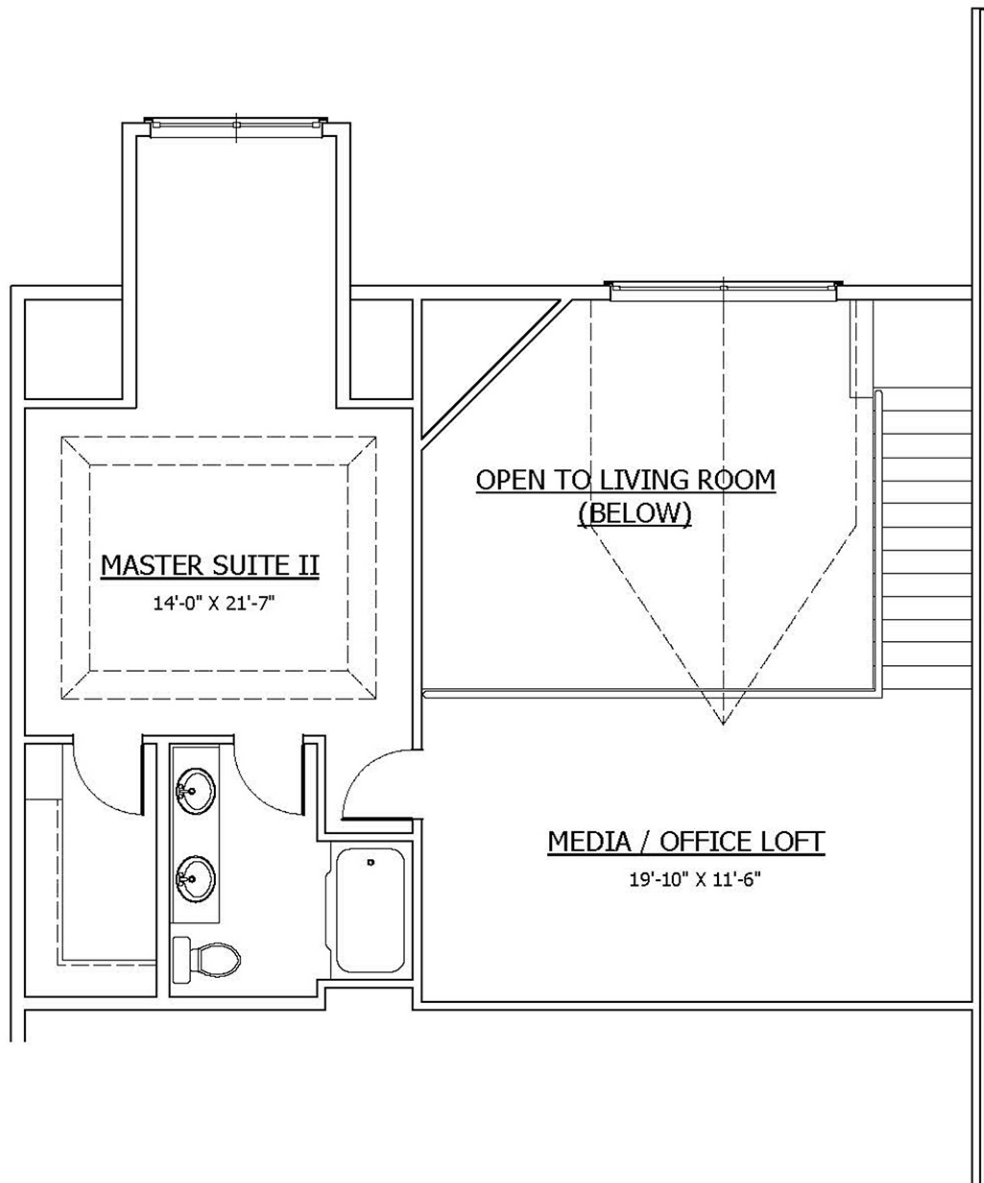

The Beech Top

TWO STORY
2243 SQUARE FEET
3 BEDROOM / 3 BATH

Starting at \$536,000.00

Note: \$5,500 Outdoor Grill
is a Standard Feature

The Beech Top

TWO STORY
2243 SQUARE FEET
3 BEDROOM / 3 BATH

2nd Floor