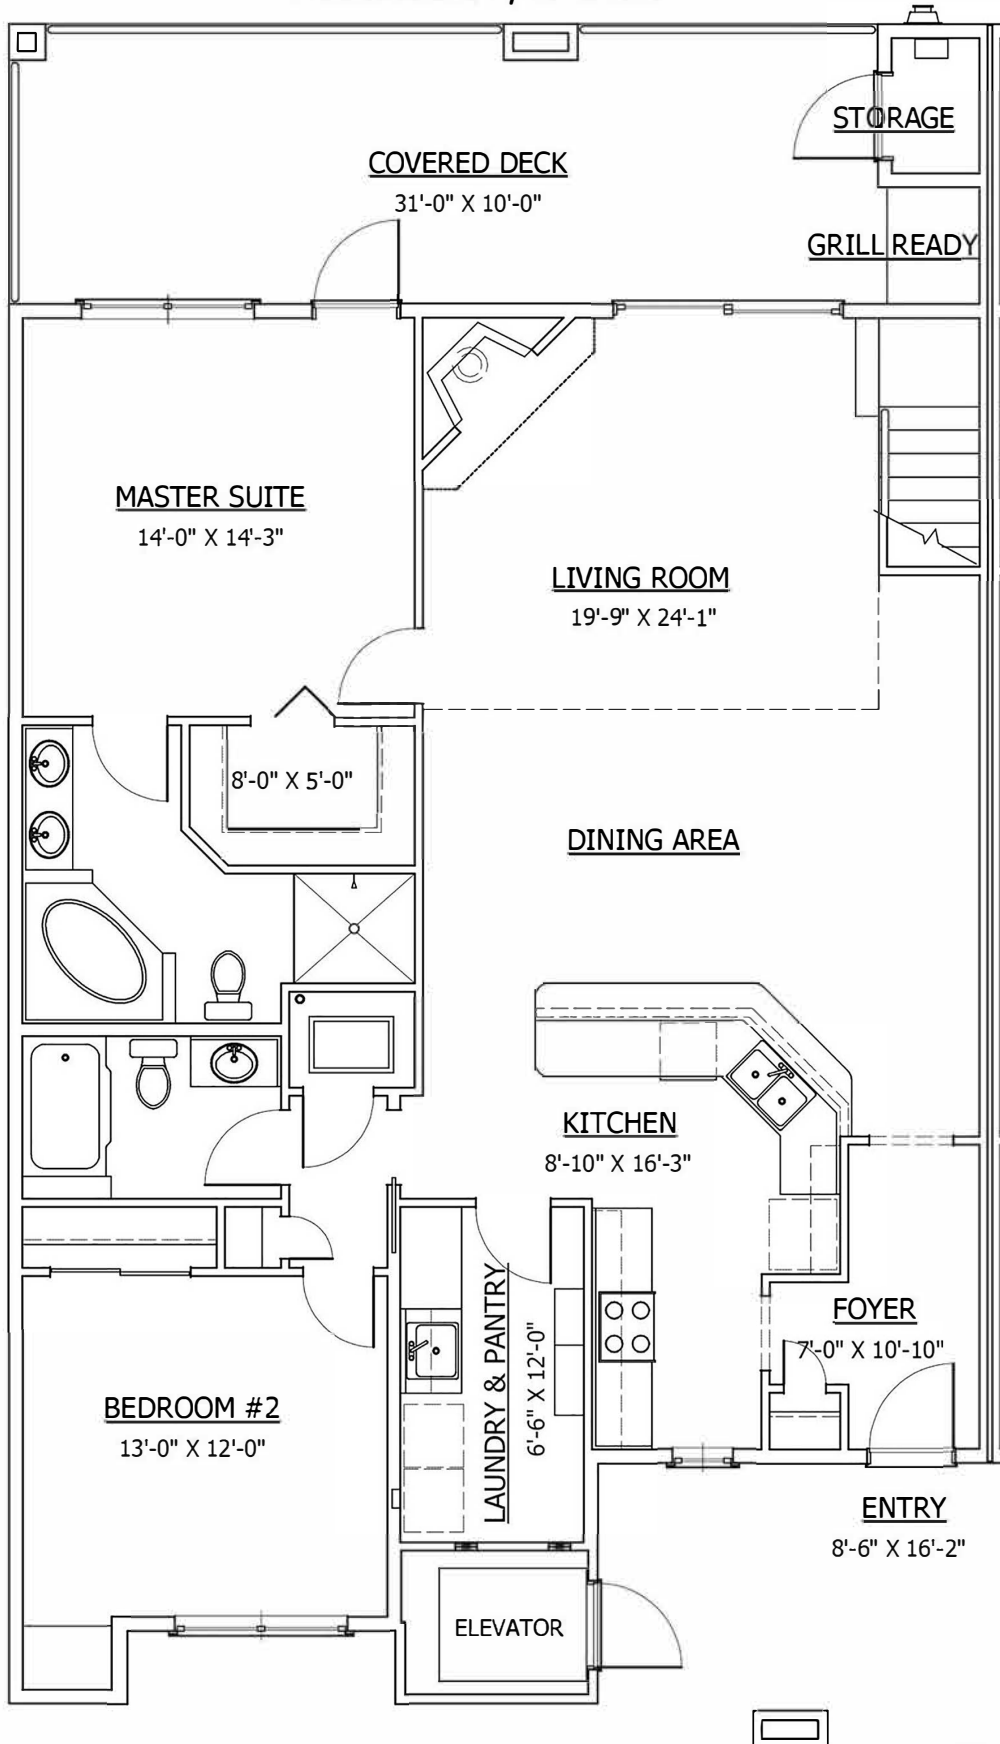

LUXURY CONDOMINIUMS

The Sugar View II

TWO STORY
1,975 SQUARE FEET
3 BEDROOM / 3 BATH

Starting at \$479,000.00

Note: \$5,500 Outdoor Grill is a Standard Feature

Banner Elk Vista Properties, LLC deserves the right to modify specifications without notice or obligation. All dimensions are approximate. This sheet is for illustrative purposes only and not part of a legal contract.

The Sugar View II

TWO STORY
1,975 SQUARE FEET
3 BEDROOM / 3 BATH

2nd Floor