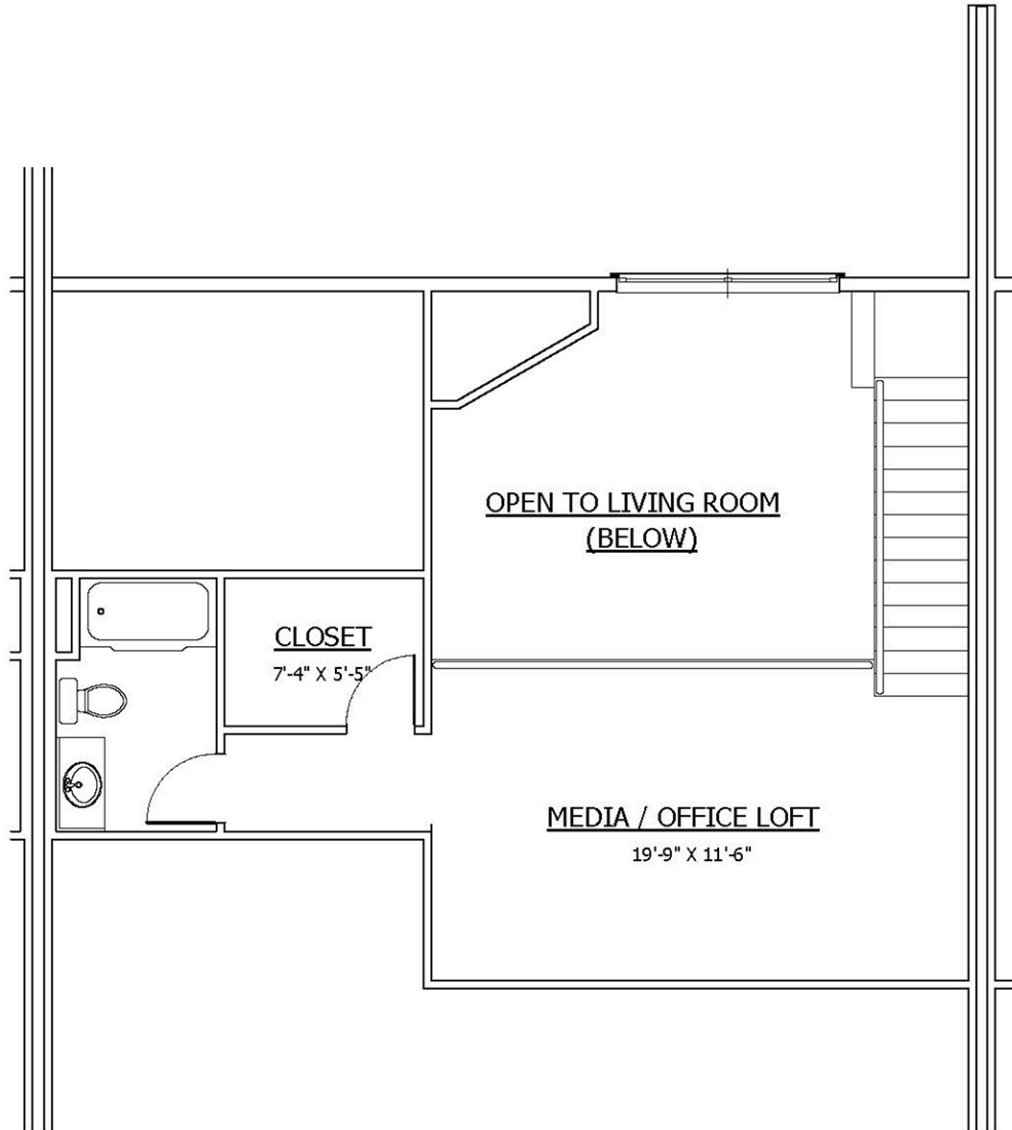

LUXURY CONDOMINIUMS

The Sugar View II

TWO STORY
1,975 SQUARE FEET
3 BEDROOM / 3 BATH

Starting at \$479,000.00

Note: \$5,500 Outdoor Grill is a Standard Feature

Banner Elk Vista Properties, LLC deserves the right to modify specifications without notice or obligation. All dimensions are approximate. This sheet is for illustrative purposes only and not part of a legal contract.

The Sugar View II

TWO STORY
1,975 SQUARE FEET
3 BEDROOM / 3 BATH

2nd Floor