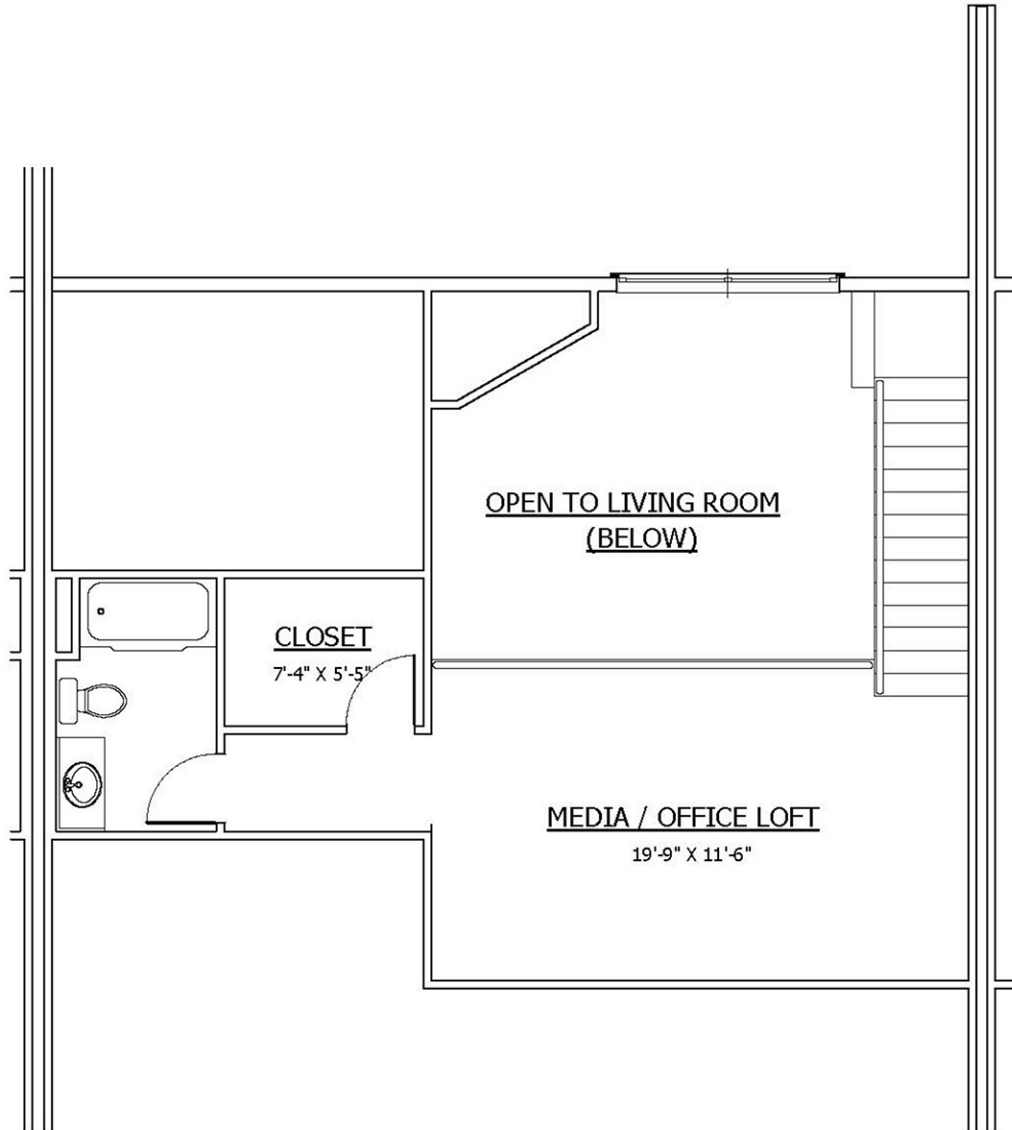

The Sugar View II

TWO STORY
1,975 SQUARE FEET
3 BEDROOM / 3 BATH

Starting at \$529,000.00

Note: \$5,500 Outdoor Grill
is a Standard Feature

The Sugar View II

TWO STORY
1,975 SQUARE FEET
3 BEDROOM / 3 BATH

2nd Floor