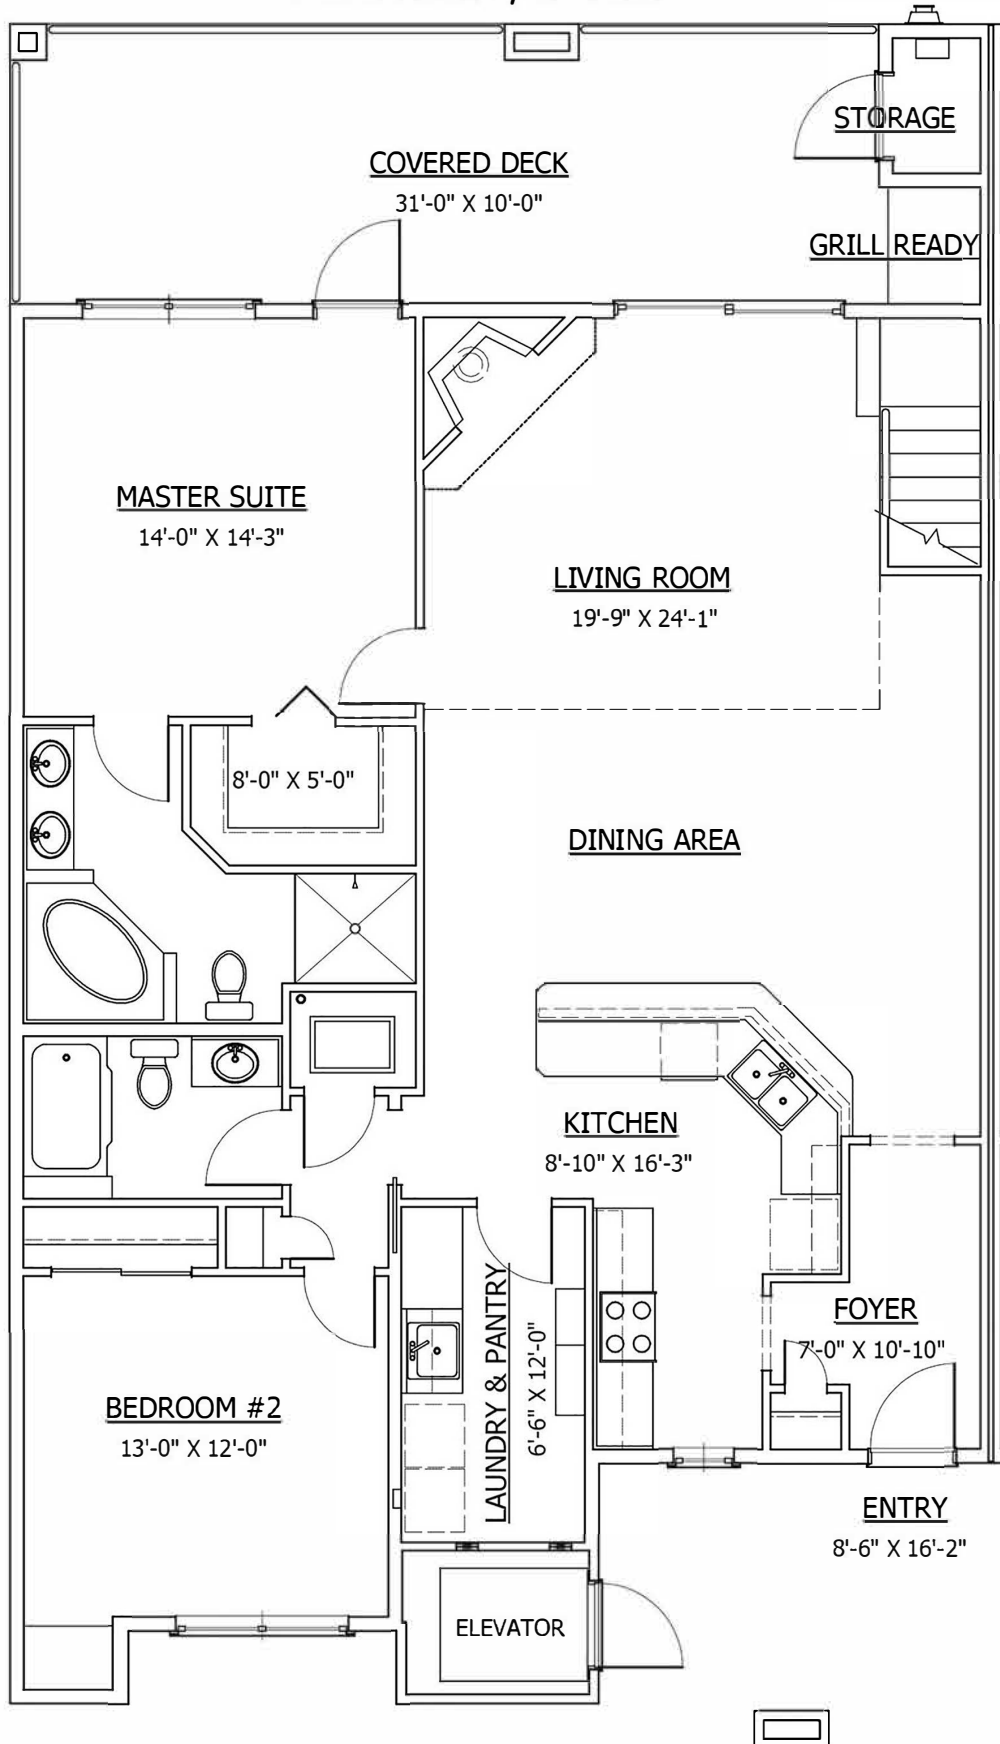

The Sugar View II

TWO STORY
1,975 SQUARE FEET
3 BEDROOM / 3 BATH

Starting at \$529,000.00

Note: \$5,500 Outdoor Grill
is a Standard Feature

The Sugar View II

TWO STORY
1,975 SQUARE FEET
3 BEDROOM / 3 BATH

2nd Floor